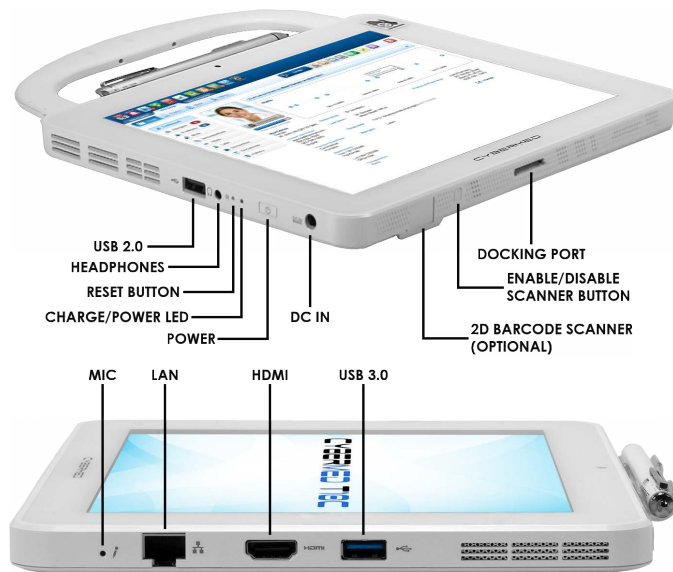

CyberMed T10C

9.7" Medical Tablet

CYBERMED
Rozwiązania IT dla medycyny

Main Features

- 9.7" LED Panel
- PCAP Multi-Touch Display
- IP65 Rated
- Global IEC60601-1 Certified
- Antimicrobial Housing

Technical Specifications

Display	9.7" Medical Grade LED Panel 1024x768
CPU Support	Intel N2930 Quad Core Processor
Chipset	Intel NM10 Express Chipset
Memory	1x DDR3 1333MHz SO-DIMM sockets, populated up to 8GB
Operating System	Windows 10, Windows IoT, Windows 8.1, Windows 7, Linux
Video & Graphics	Intel HD Graphics
Touch Screen	PCAP Multi-Touch
Networking	1x Gigabit (Gbe) Realtek RTL8111E
Wireless	Intel Centrino 802.11 a/b/g/n + Bluetooth 4.0
BIOS	BIOS supports ACPI, API, DMI, Plug & Play, & security password. Supports booting from HDD, PXE, LAN, and USB device. BIOS System POST and BIOS setup password protection.
HDD Support	1x 3Gbps Serial ATA III port
TPM	Version 1.2
Sensor	G Sensor Support, Display Auto-Rotate Support
Webcams	1 Megapixel Front & Rear Webcams
Power Input	1x DC-19VDC @ 2.6A
Power Supply	50W Medical Grade Power Supply, Input: Universal 100~240V AC, 50-60Hz. Supports Output range: DC19V, 2.6A
Relative Humidity	10%~90% (non-condensing)
Waterproof	IP65 Sealed Front Bezel

Mechanical & Environmental

Dimensions	9.96" x 7.60" x 0.63" (L,W,D)
Weight	1.74 lbs (2.03 lbs with battery)
Wall Mount	Supports 75mm & 100mm VESA Mounting Holes with Optional VESA Docking Station
Environment	Ambient Temperature: 0°C~40°C (operating)
Certifications	FCC Class B, CE, ROHS, UL/EN 60601-1, ES5.2, IP65 Sealed Front Bezel

Input/Output

I/O Ports	<ul style="list-style-type: none"> 1x USB 3.0, 1x USB 2.0 ports 1x 10/100/1000 Fast Ethernet LAN 1x Audio Jack (Line-Out & Mic) 1x HDMI Connector 1x Docking station port for battery charging and file transfer only
Audio	Realtek ALC 269 High Definition Audio integrates a 2+2 channel DAC, one 4-channel ADC, and a Class D Speaker Amplifier. 2x built-in 1 watt stereo speakers with two audio jacks for Audio Out and Microphone.