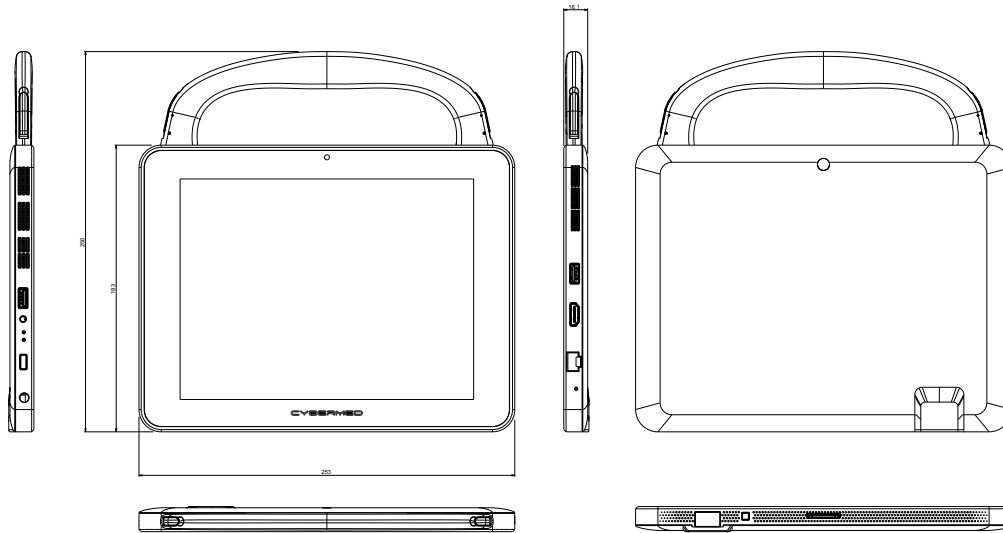

CyberMed T10C

9.7" Medical Tablet

CYBERMED
Rozwiązania IT dla medycyny

Main Features

- 9.7" LED Panel
- PCAP Multi-Touch Display
- IP65 Rated
- Global IEC60601-1 Certified
- Antimicrobial Housing

Technical Specifications

Display	9.7" Medical Grade LED Panel 1024x768
CPU Support	Intel N2930 Quad Core Processor
Chipset	Intel NM10 Express Chipset
Memory	1x DDR3 1333MHz SO-DIMM sockets, populated up to 8GB
Operating System	Windows 10, Windows IoT, Windows 8.1, Windows 7, Linux
Video & Graphics	Intel HD Graphics
Touch Screen	PCAP Multi-Touch
Networking	1x Gigabit (Gbe) Realtek RTL8111E
Wireless	Intel Centrino 802.11 a/b/g/n + Bluetooth 4.0
BIOS	BIOS supports ACPI, API, DMI, Plug & Play, & security password. Supports booting from HDD, PXE, LAN, and USB device. BIOS System POST and BIOS setup password protection.
HDD Support	1x 3Gbps Serial ATA III port
TPM	Version 1.2
Sensor	G Sensor Support, Display Auto-Rotate Support
Webcams	1 Megapixel Front & Rear Webcams
Power Input	1x DC-19VDC @ 2.6A
Power Supply	50W Medical Grade Power Supply, Input: Universal 100~240V AC, 50-60Hz. Supports Output range: DC19V, 2.6A
Relative Humidity	10%~90% (non-condensing)
Waterproof	IP65 Sealed Front Bezel

Mechanical & Environmental

Dimensions	9.96" x 7.60" x 0.63" (L,W,D)
Weight	1.74 lbs (2.03 lbs with battery)
Wall Mount	Supports 75mm & 100mm VESA Mounting Holes with Optional VESA Docking Station
Environment	Ambient Temperature: 0°C~40°C (operating)
Certifications	FCC Class B, CE, ROHS, UL/EN 60601-1, ES5.2, IP65 Sealed Front Bezel